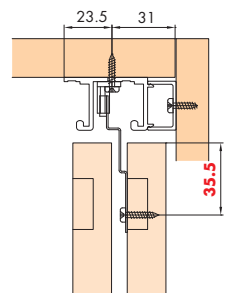

Intermediate stop for 3 doors

Fermo intermedio per 3 ante

Türgewichte
Door weights
Pesi ante **62**

Garnituren / Sets / Guarniture

EKU-COMBINO 20		EKU-COMBINO 35	
2 Türen Doors Ante	20 No. 056.3181.071	35 No. 056.3181.073	
COMBINO 20 4x	COMBINO 35 4x	2x	
2x		4x	2x
2x		1x	
4x	4x	3x	