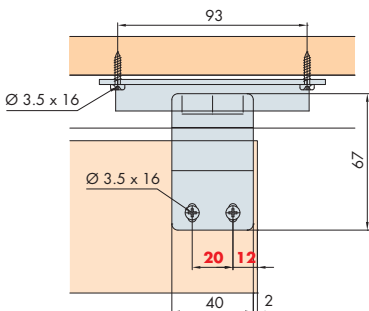

Intermediate stop for 3 doors

Fermo intermedio per 3 ante

Türgewichte
Door weights
Pesi ante **62**

Garnituren / Sets / Guarniture

EKU-COMBINO 20		EKU-COMBINO 35	
2 Türen Doors Ante	20 No. 056.3181.071	35 No. 056.3181.073	
COMBINO 20 4x	COMBINO 35 4x	2x	
2x		4x	2x
2x		1x	
4x	4x	3x	