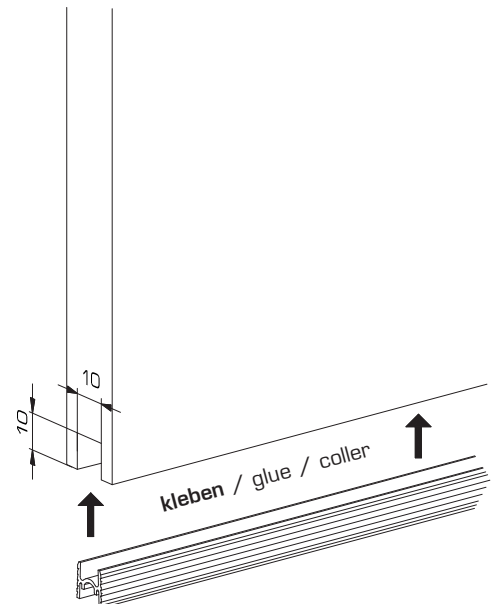

Art. No. 055.3091.073
Art. No. 055.3043.073

PZ No.2
⊕ ⊔ Ø 4 x 30

F

PZ No.2
⊕ ⊔ Ø 4.5 x 20

G

H

I KIM / KAM

J 2 Türen / 2 doors / 2 portes